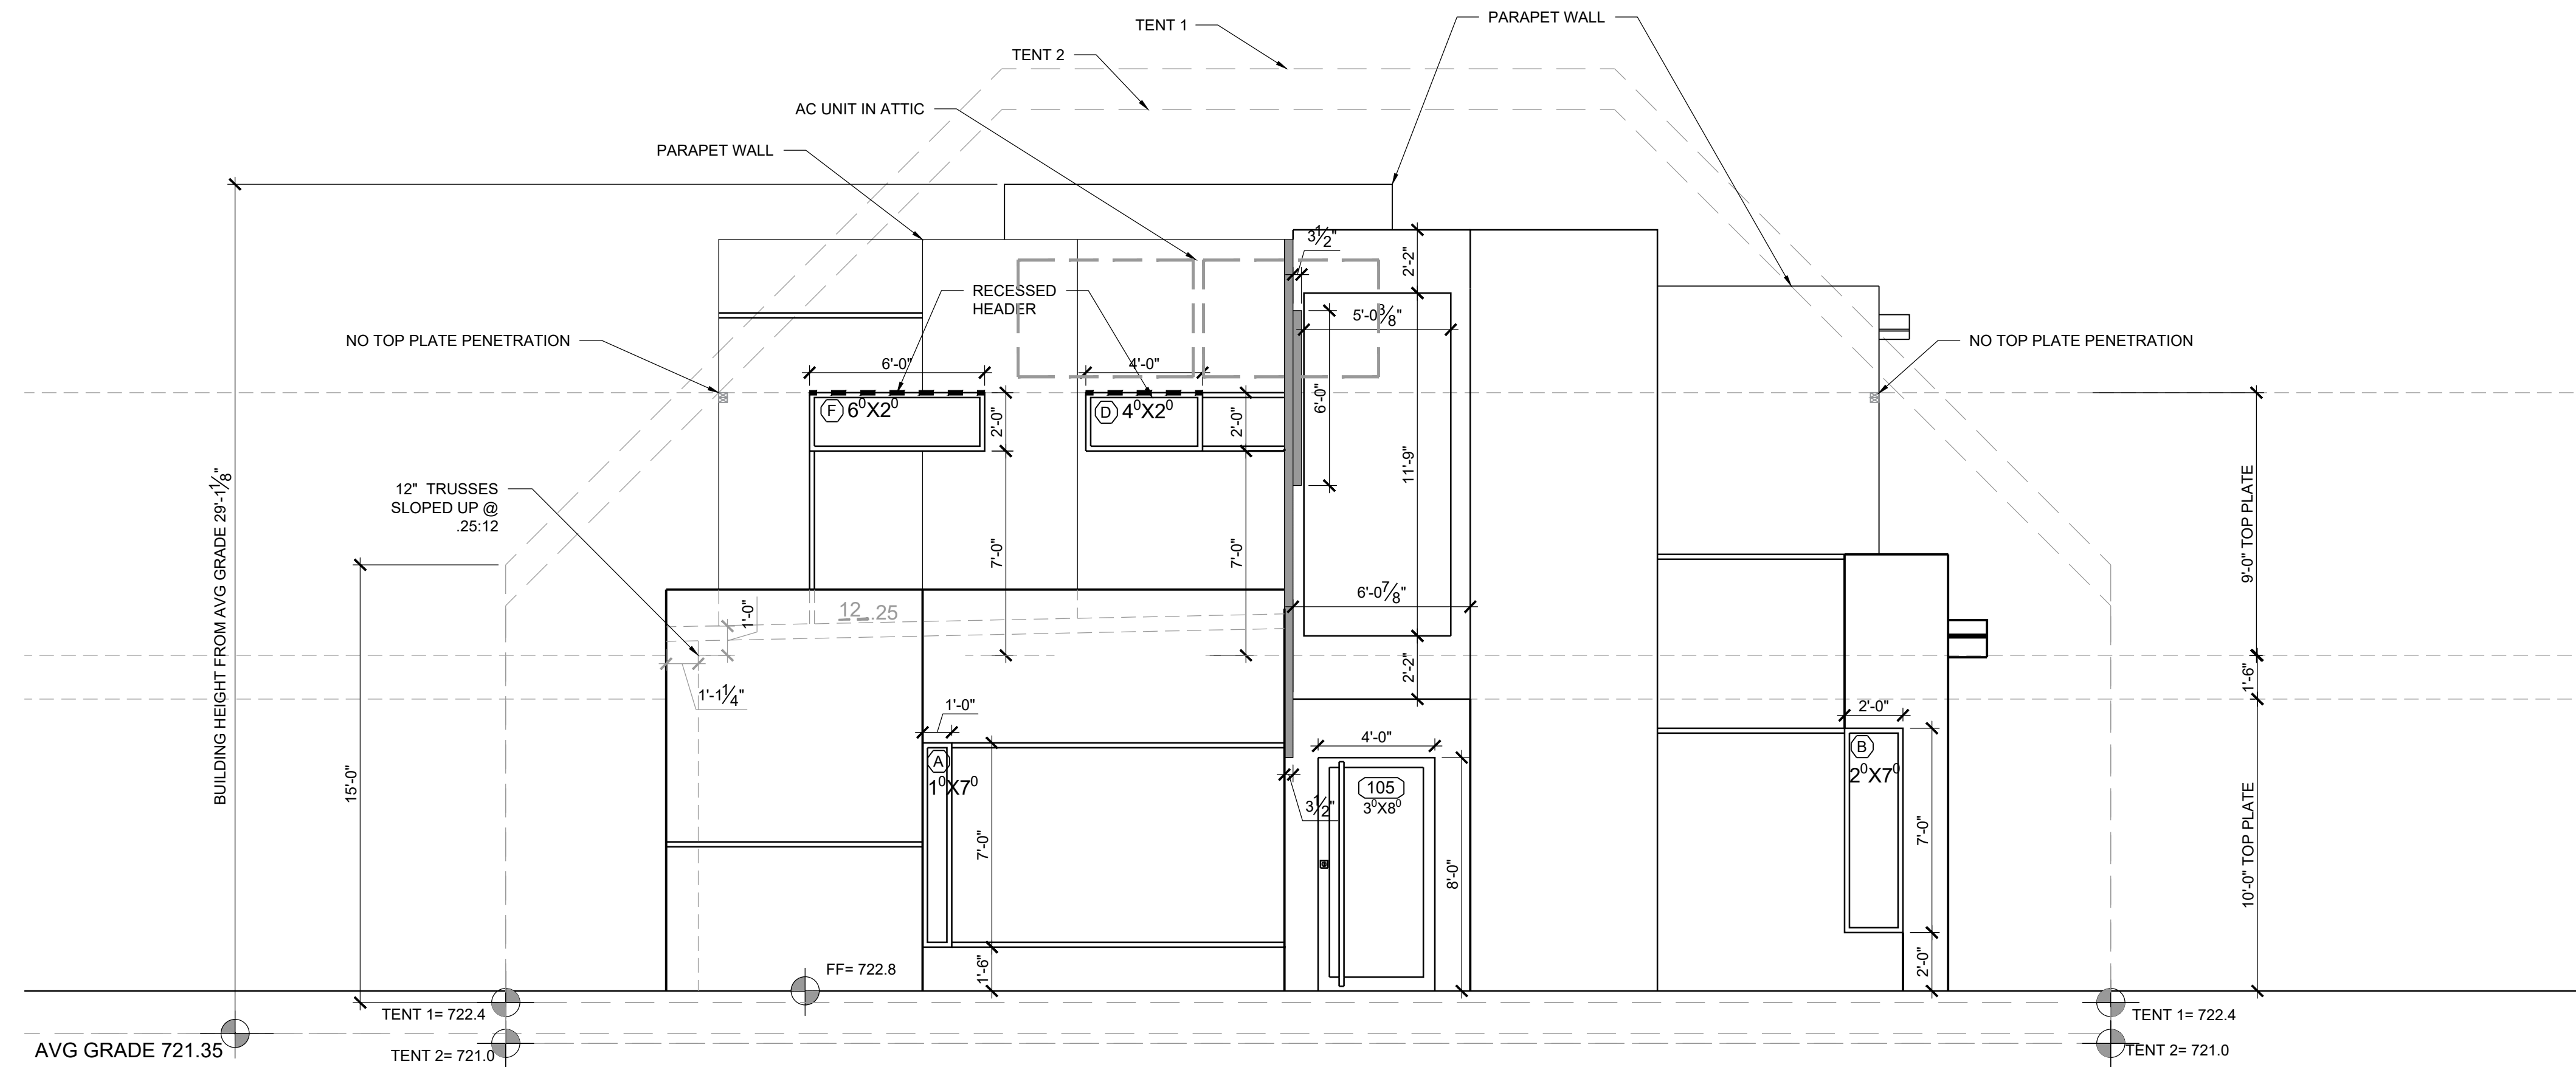

09/28/2021

date issues & revisions dsgn aprv

description

ELEVATIONS

number

A4.0

Copyright © 2014

FRONT ELEVATION

SCALE: 1/4" = 1'-0" (HALF SCALE = 1/8" = 1'-0")

2

SIDE ELEVATION

SCALE: 1/4" = 1'-0" (HALF SCALE = 1/8" = 1'-0")

1