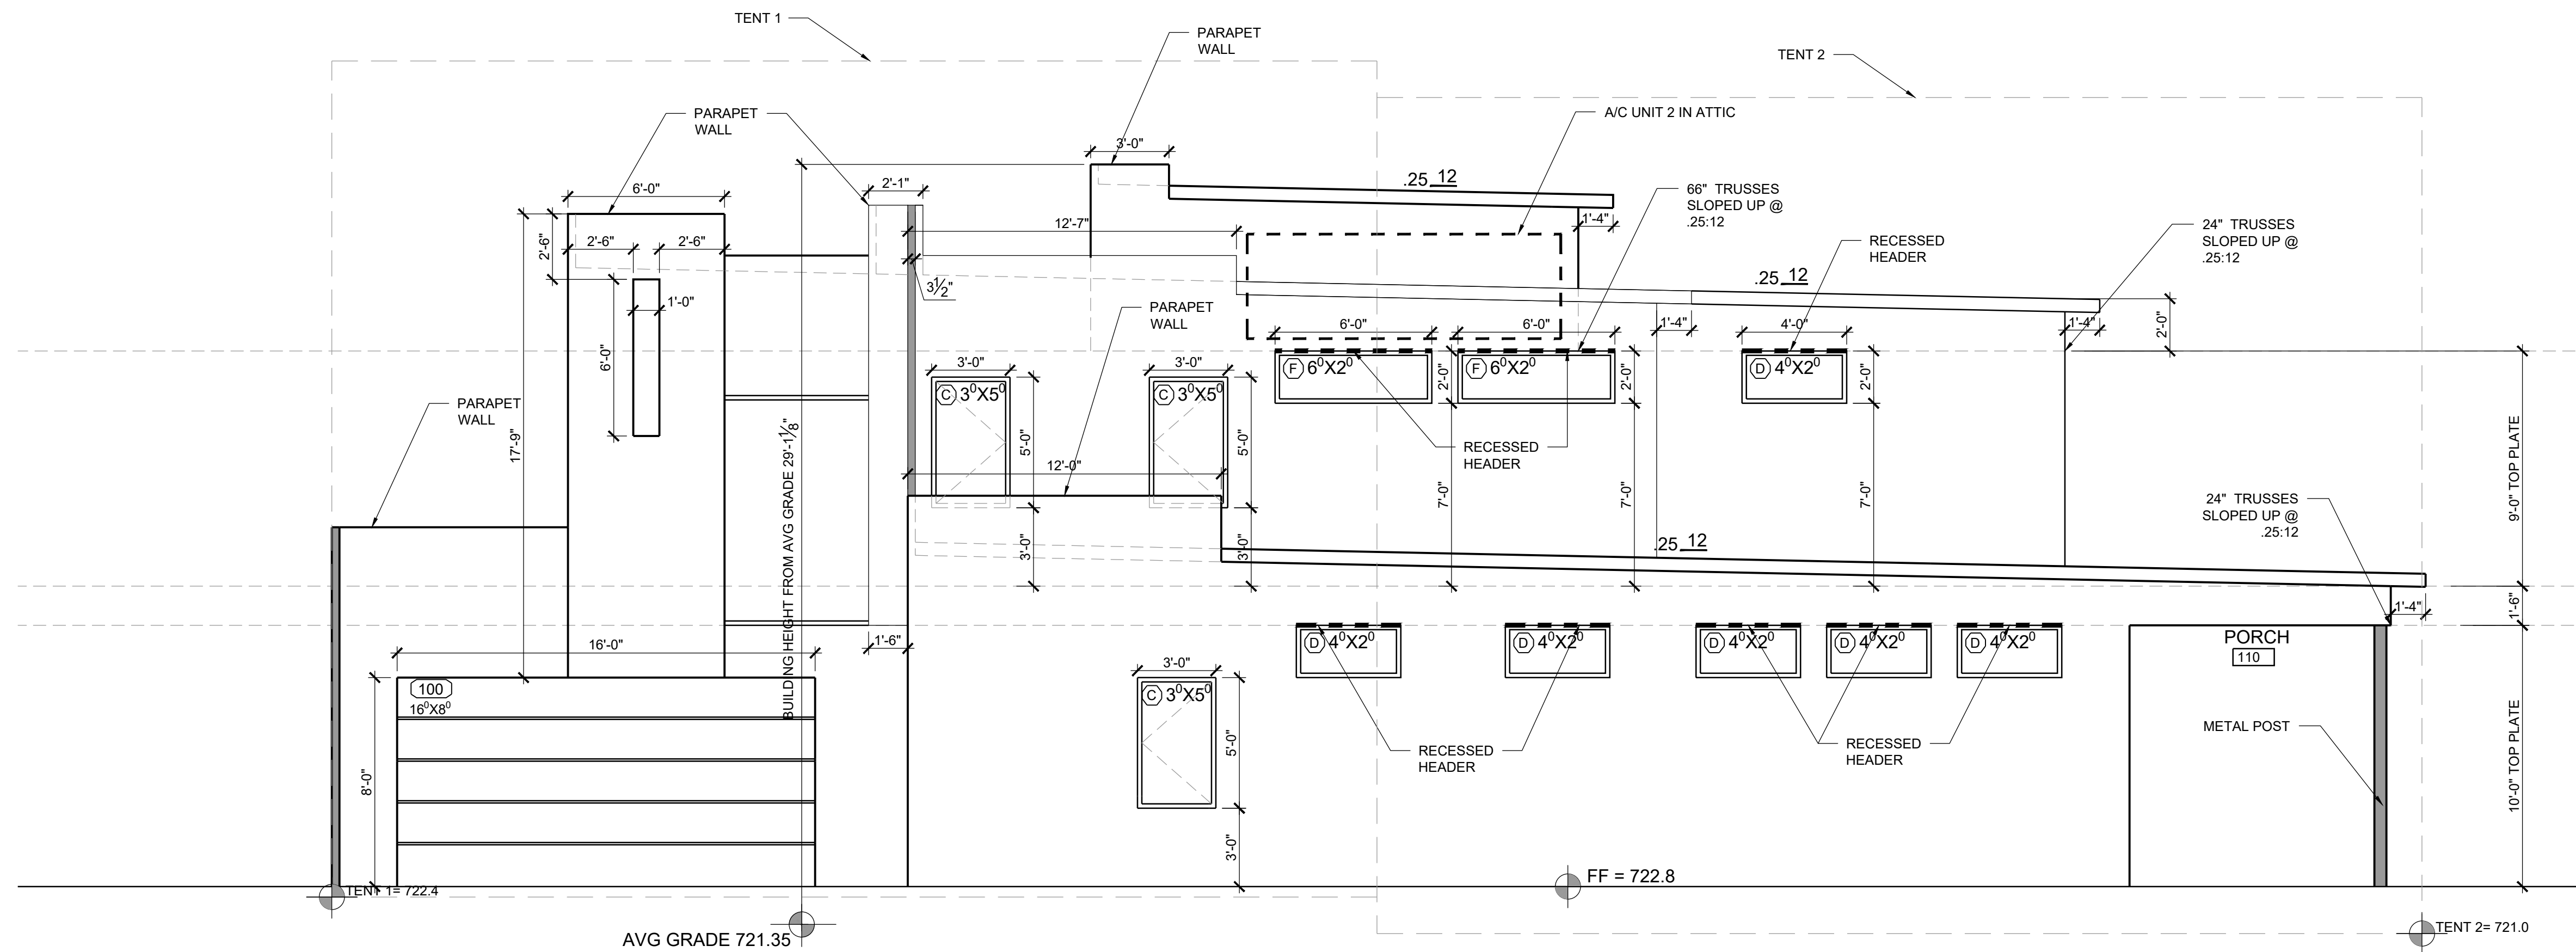

09/28/2021

date issues & revisions dsgn aprv

description

ELEVATIONS

number

A4.0

Copyright © 2014

FRONT ELEVATION

SCALE: 1/4" = 1'-0" (HALF SCALE = 1/8" = 1'-0")

2

SIDE ELEVATION

SCALE: 1/4" = 1'-0" (HALF SCALE = 1/8" = 1'-0")

1